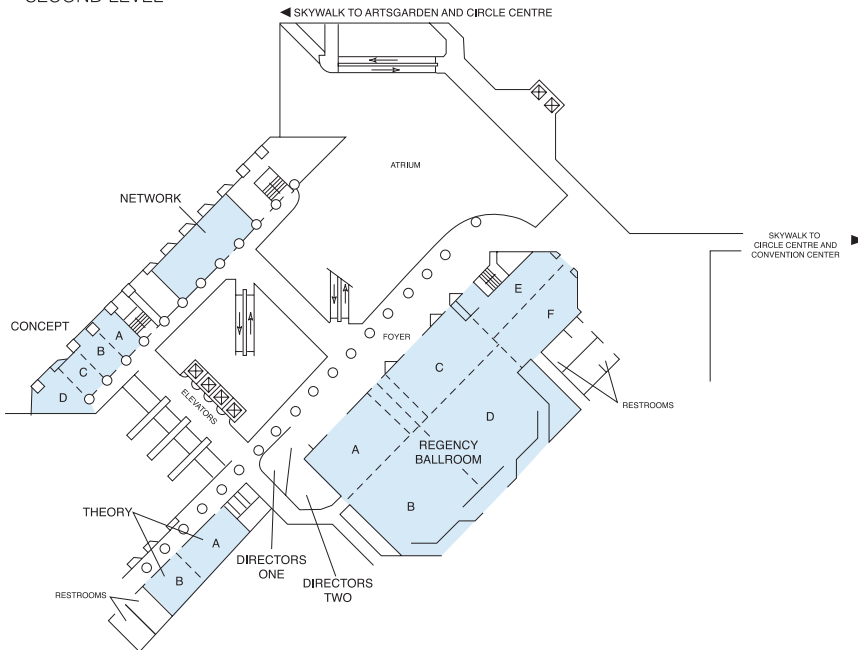

## Hyatt Regency Indianapolis at State Capitol

### DIRECTIONS

From Indianapolis International Airport (8 miles): Take I-70 East to downtown. Exit at Illinois St. North (79B). Proceed to Washington St. Turn left. Go one block to Capitol Ave. Turn left. Hotel is on left.

### SECOND LEVEL